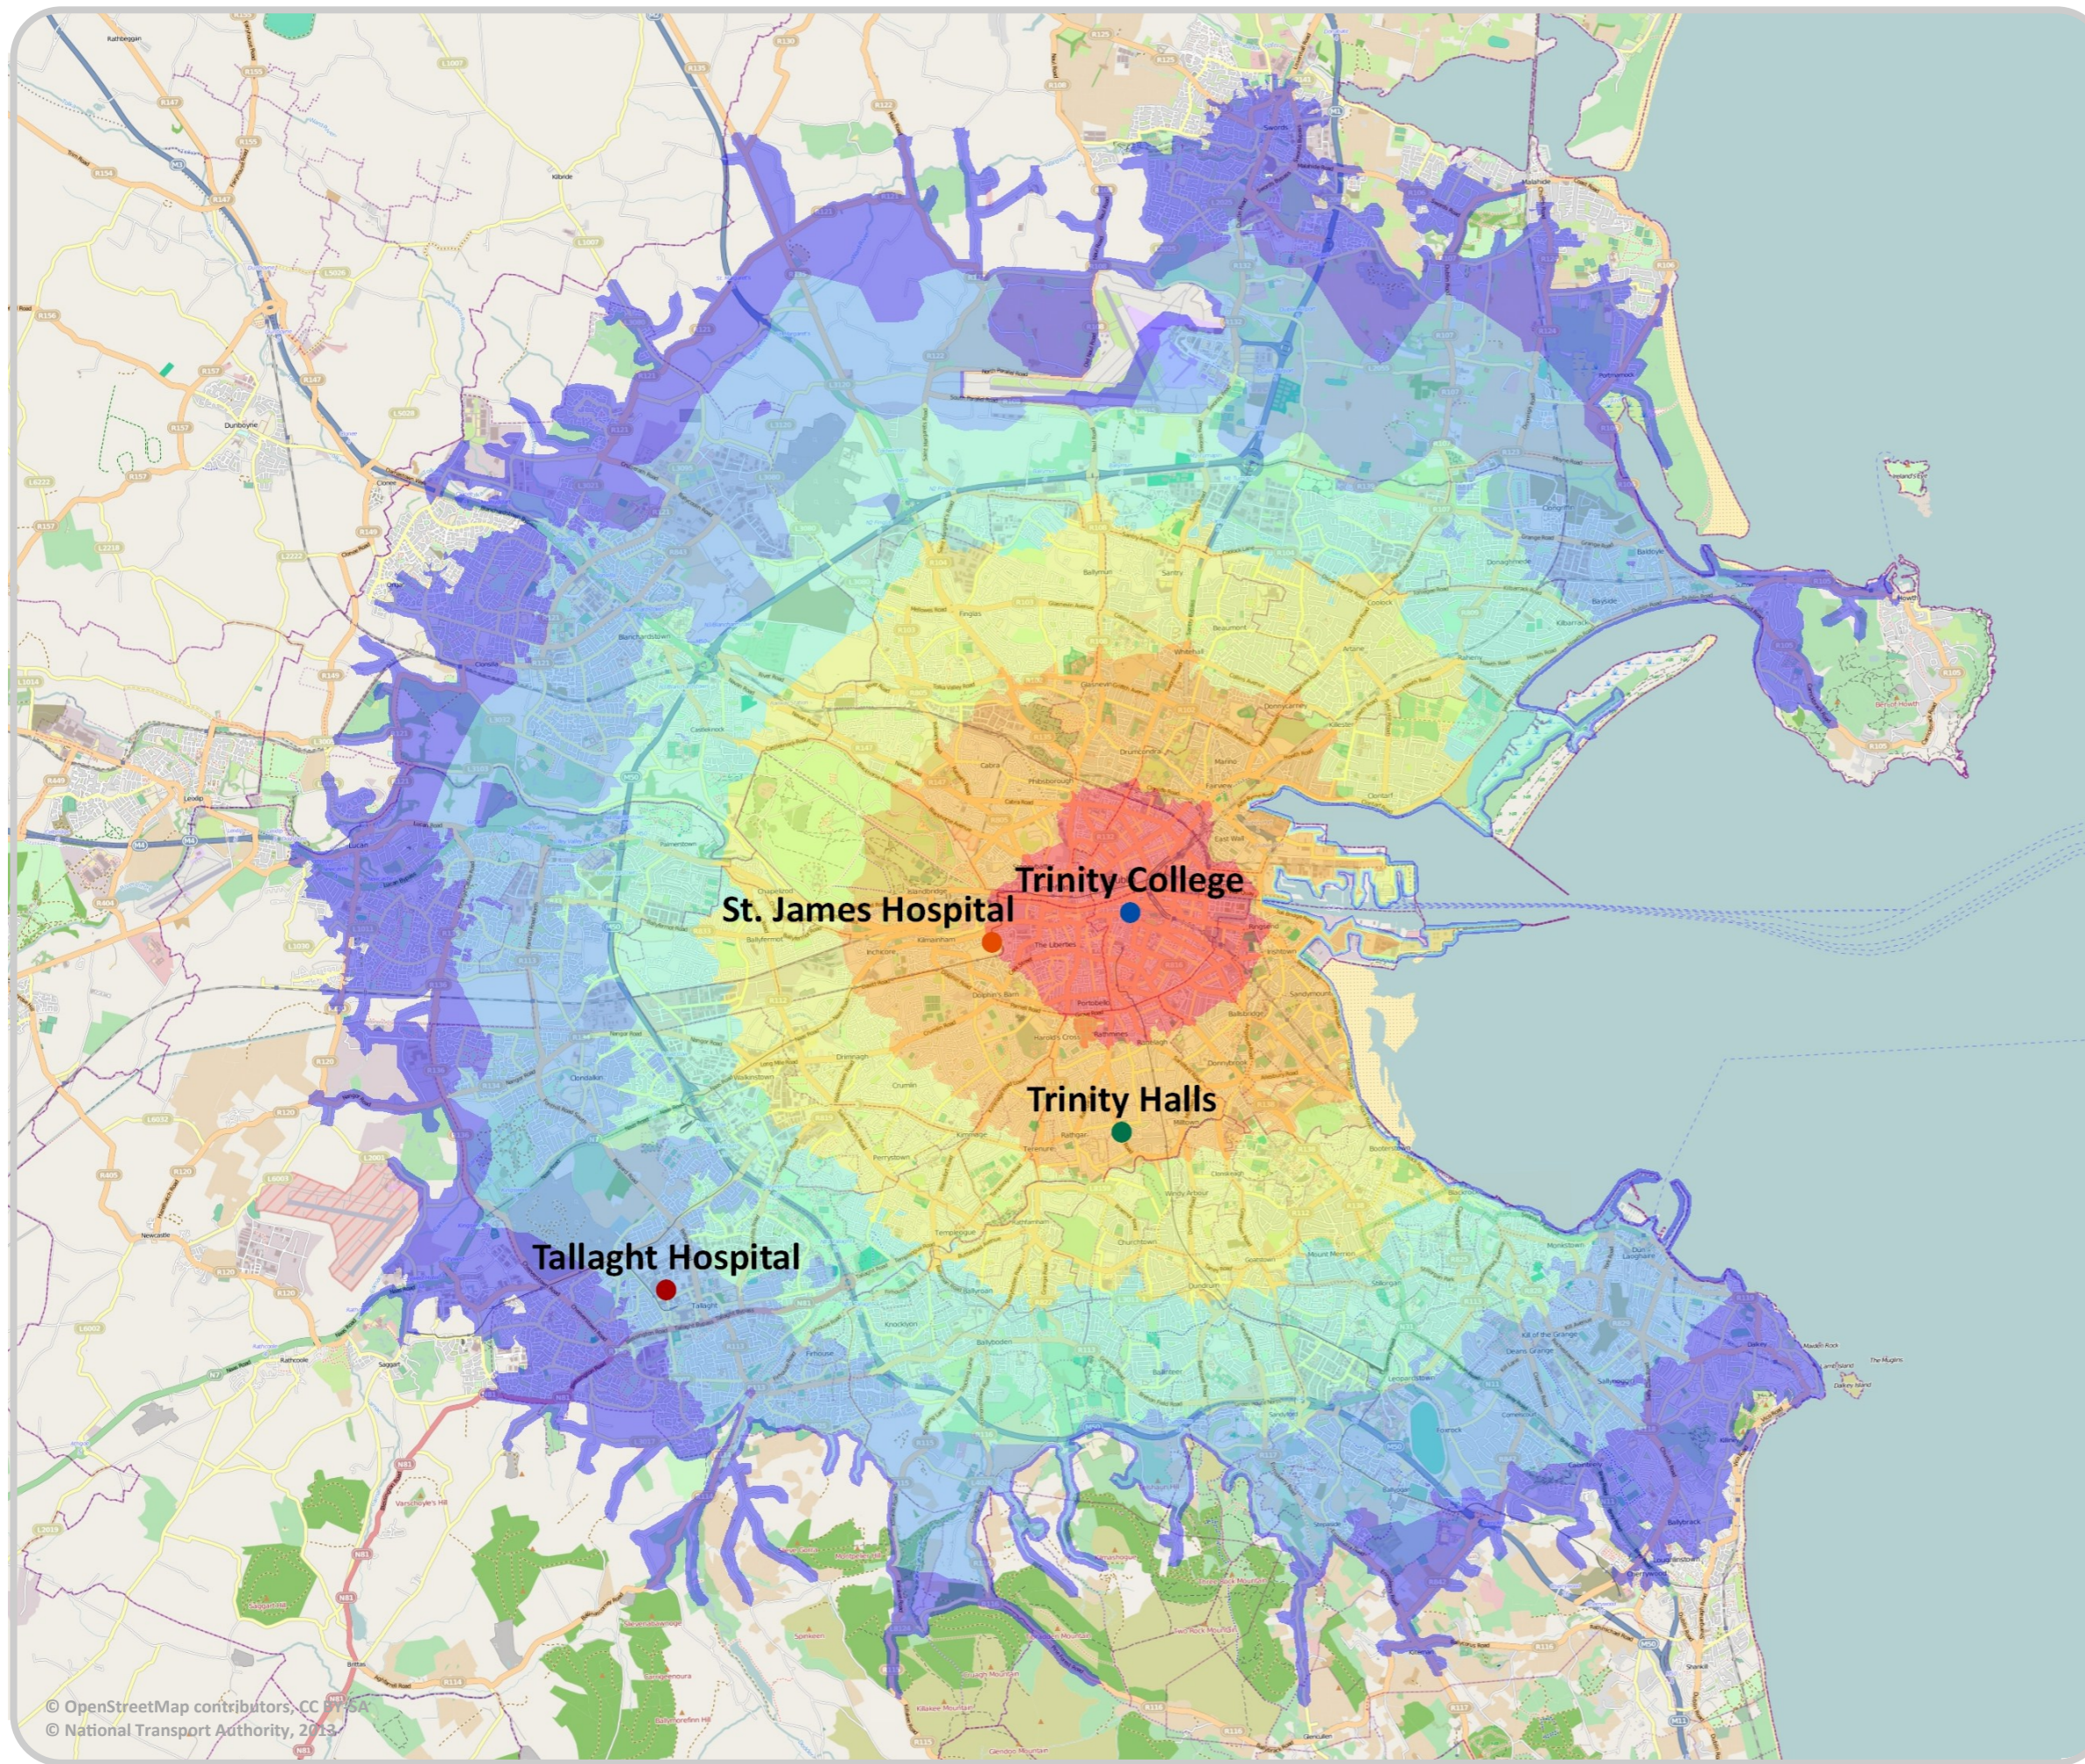

TRINITY COLLEGE DUBLIN CYCLE TIMES

For more information:
www.smartertravelcampus.ie

Plan your Journey by Public Transport & Bike!

Door-to-door information for all journeys in Ireland, including journeys on foot and by all modes of public transport.

The Cycle Planner provides information on the best cycling routes in Dublin based on individual cycling ability. Apps for Android and iPhone now available.

APPROX. CYCLE TIME- Minutes

- 10
- 40
- 20
- 50
- 30
- 60

- Trinity College
- Trinity Halls
- Tallaght Hospital
- St. James Hospital

Údarás
Náisiúnta Iompair
 National Transport Authority
smartertravel >>>
 >>> **campus**

© OpenStreetMap contributors, CC BY-SA
 © National Transport Authority, 2013